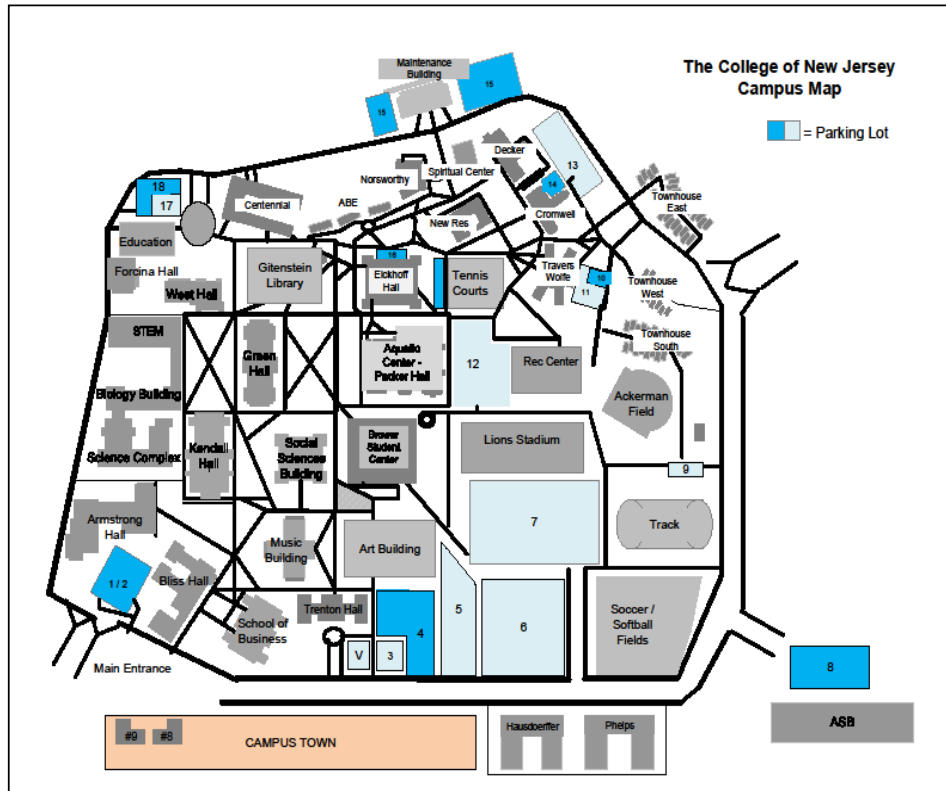

Visitor Permit

Display this permit on Driver's Side Dashboard

Date(s) of event:	Friday, May 12, 2023
Parking Lot(s) assigned:	Lots V 18, 5, 6, & 7
PERMIT VALID Time:	5:30AM - 5:30PM
License Plate # (guest to fill in)	
Location of Event:	Education
Title of Event:	Campus Visitor: Scholars Engagement Series
Event Ref #:	EMS-3474311
Permit #	S-23-KK-0906-9

Permit issued by: CONFERENCE & EVENT SERVICES

For on line directions to The College of New Jersey, please visit our website at www.tcnj.edu

GREEN LANE ENTRANCE

MAIN ENTRANCE

LEGEND

- Academics/administration
- Campus Town: Retail and residential
- Recreational
- Residential
- Bus stop
- Dining
- Emergency call box
- Information
- Parking
- Police

D STREET

METZGER DRIVE

E STREET

G STREET

I STREET

J STREET

METZGER DRIVE

STREET 13

P STREET

STREET 20

METZGER DRIVE

CAMPUS TOWN DRIVE

LION ROAD

MAIN BOULEVARD EAST

CAMPUS TOWN CIRCLE